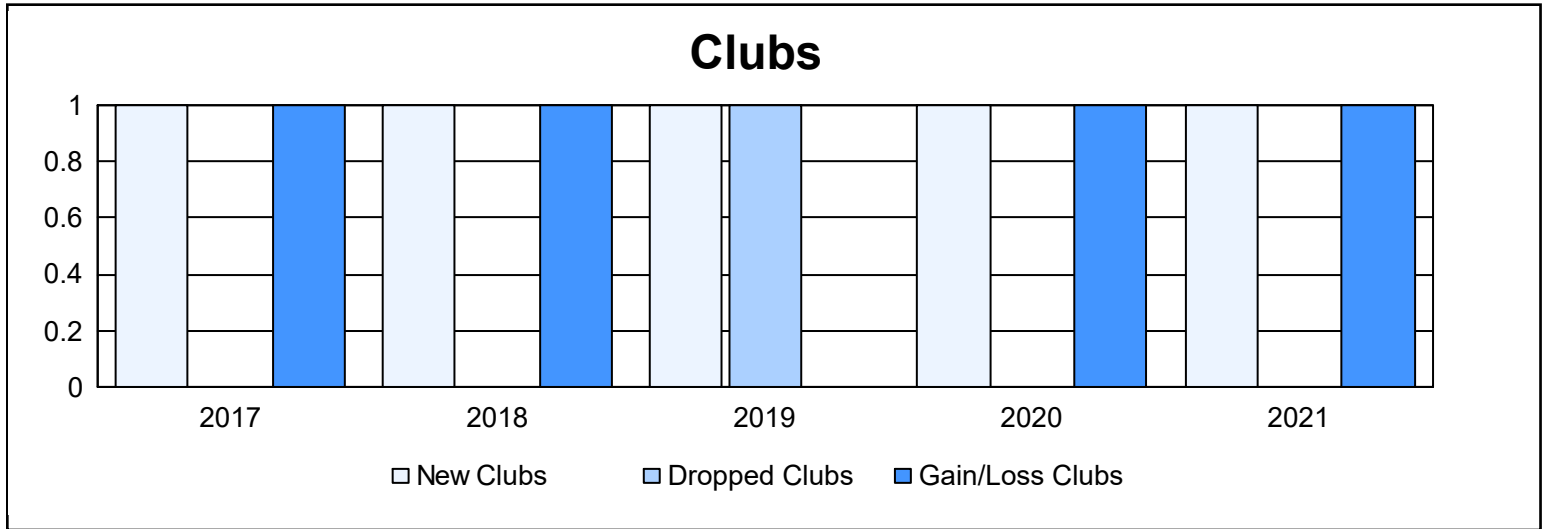

Year	New Clubs	Dropped Clubs	Gain/Loss Clubs	New Members	Charter Members	Reinstate Members	Transfer Members	Total Member Added	Total Members Dropped	Gain/Loss Members
2016-2017	1	0	1	151	31	16	1	199	170	29
2017-2018	1	0	1	128	27	8	2	165	179	-14
2018-2019	1	1	0	137	31	10	0	178	134	44
2019-2020	1	0	1	97	20	5	3	125	180	-55
2020-2021	1	0	1	140	24	18	3	185	159	26
<b>Average</b>	<b>1</b>	<b>0</b>	<b>1</b>	<b>131</b>	<b>27</b>	<b>11</b>	<b>2</b>	<b>170</b>	<b>164</b>	<b>6</b>

### Membership Composition June 2021 Cumulative