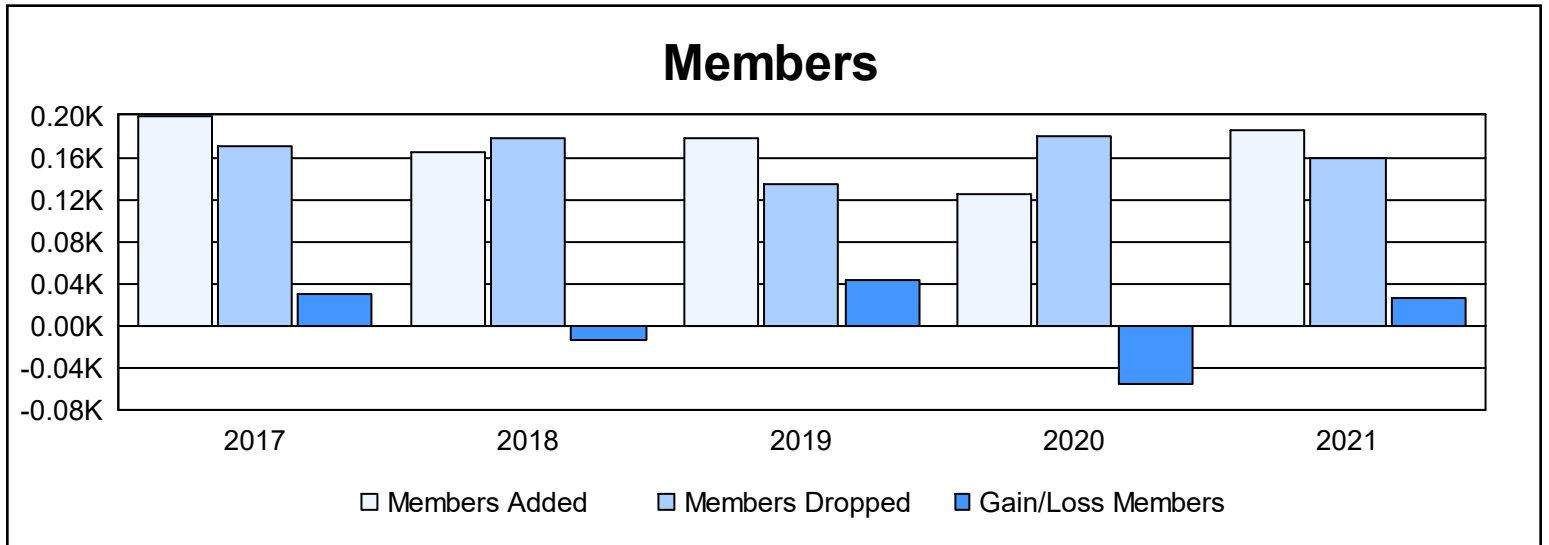

Year	New Clubs	Dropped Clubs	Gain/Loss Clubs	New Members	Charter Members	Reinstate Members	Transfer Members	Total Member Added	Total Members Dropped	Gain/Loss Members
2016-2017	1	0	1	151	31	16	1	199	170	29
2017-2018	1	0	1	128	27	8	2	165	179	-14
2018-2019	1	1	0	137	31	10	0	178	134	44
2019-2020	1	0	1	97	20	5	3	125	180	-55
2020-2021	1	0	1	140	24	18	3	185	159	26
<b>Average</b>	<b>1</b>	<b>0</b>	<b>1</b>	<b>131</b>	<b>27</b>	<b>11</b>	<b>2</b>	<b>170</b>	<b>164</b>	<b>6</b>

### Membership Composition June 2021 Cumulative