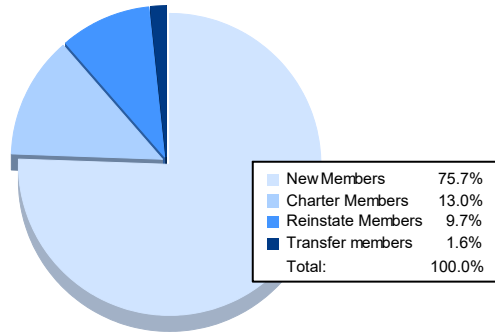

Year	New Clubs	Dropped Clubs	Gain/Loss Clubs	New Members	Charter Members	Reinstate Members	Transfer Members	Total Member Added	Total Members Dropped	Gain/Loss Members
2016-2017	1	0	1	151	31	16	1	199	170	29
2017-2018	1	0	1	128	27	8	2	165	179	-14
2018-2019	1	1	0	137	31	10	0	178	134	44
2019-2020	1	0	1	97	20	5	3	125	180	-55
2020-2021	1	0	1	140	24	18	3	185	159	26
<b>Average</b>	<b>1</b>	<b>0</b>	<b>1</b>	<b>131</b>	<b>27</b>	<b>11</b>	<b>2</b>	<b>170</b>	<b>164</b>	<b>6</b>

### Membership Composition June 2021 Cumulative

### Gender Composition June 2021 Cumulative